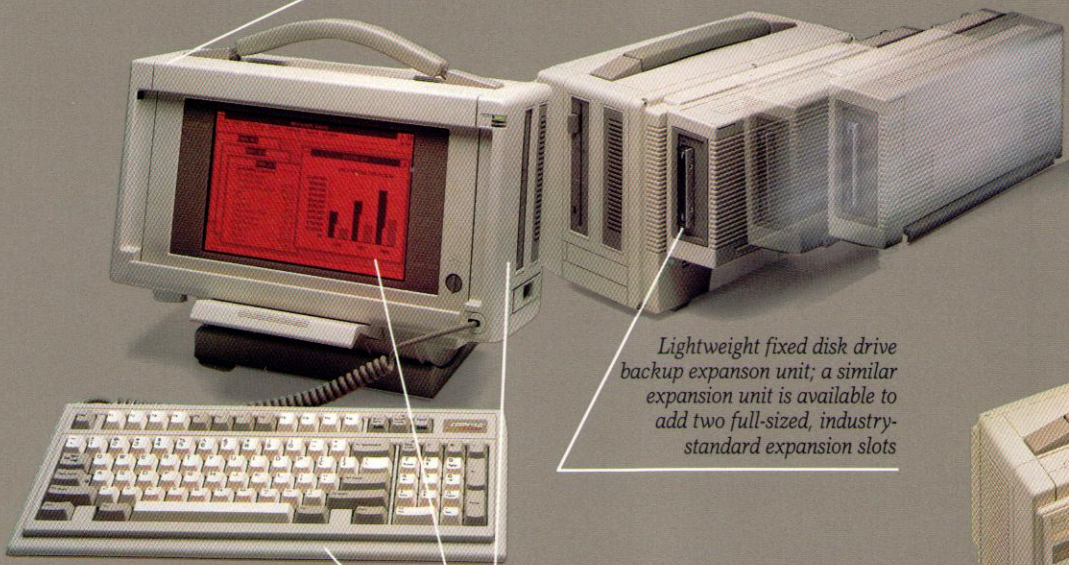

# COMPAQ PORTABLE 386

**COMPAQ**

It simply works better.

# COMPAQ PORTABLE 386

Shock mounts protect mass storage devices against data loss

Unsurpassed internal storage and memory capacity in a portable

Lightweight fixed disk drive backup expansion unit; a similar expansion unit is available to add two full-sized, industry-standard expansion slots

At 20 pounds and 20-MHz, the COMPAQ PORTABLE 386 Personal Computer packs unparalleled computing power to go. Pound for pound, no other personal computer in the world delivers this much power and speed. Perfect for demanding users who need high-performance 80386 power both on and off the road.

**Expansion Slots:** 2 full-size 8-/16-bit slots available with optional attachable, portable expansion unit.

**Memory:** One megabyte of 32-bit high-performance RAM at entry level, expandable to 10 megabytes total.